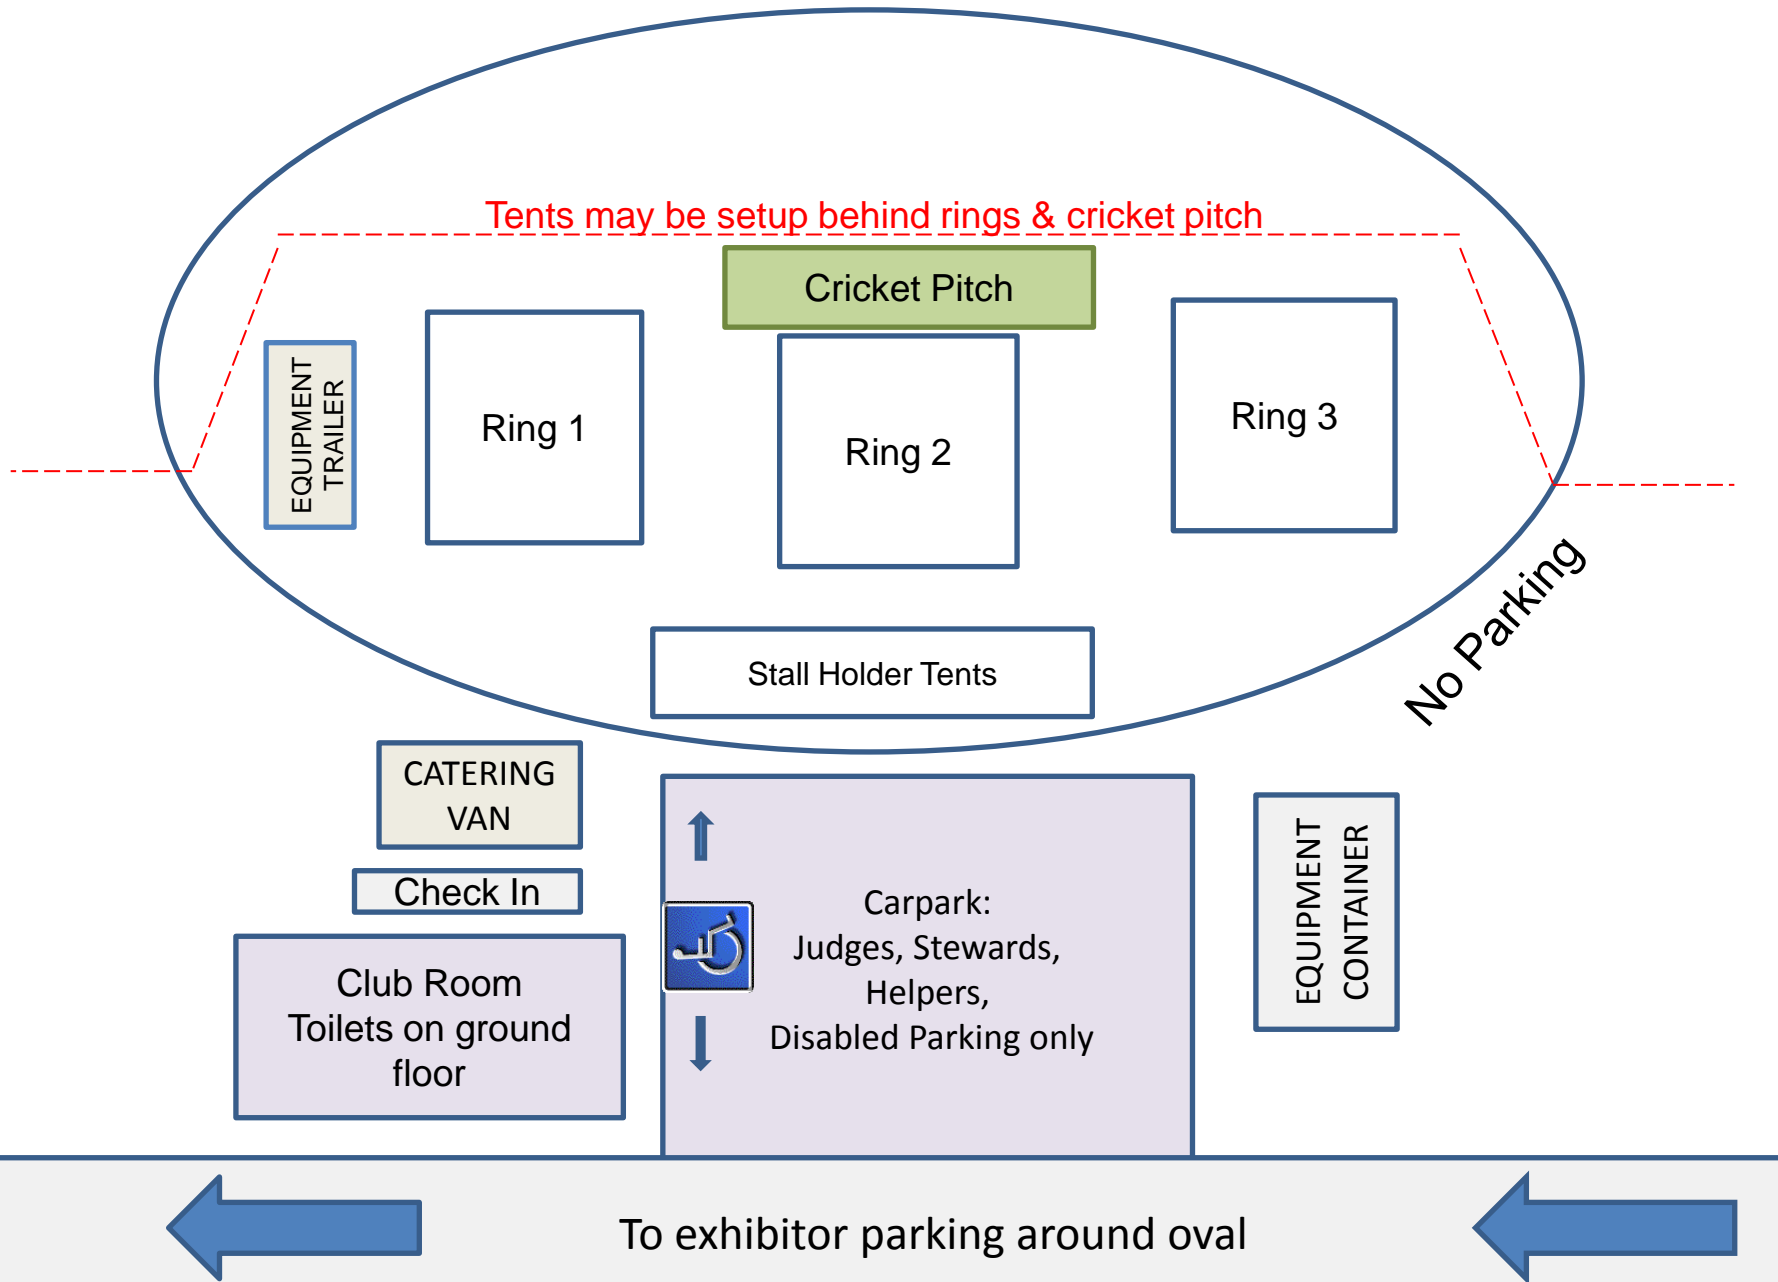

All rings will have a lunch break at a time that suits the ring.

Ring Layout : The precincts of the trial will be defined as the perimeter area of the main oval. EXHIBITOR CARS MAY BE PARKED OUTSIDE THE PERIMETER OF THE OVAL