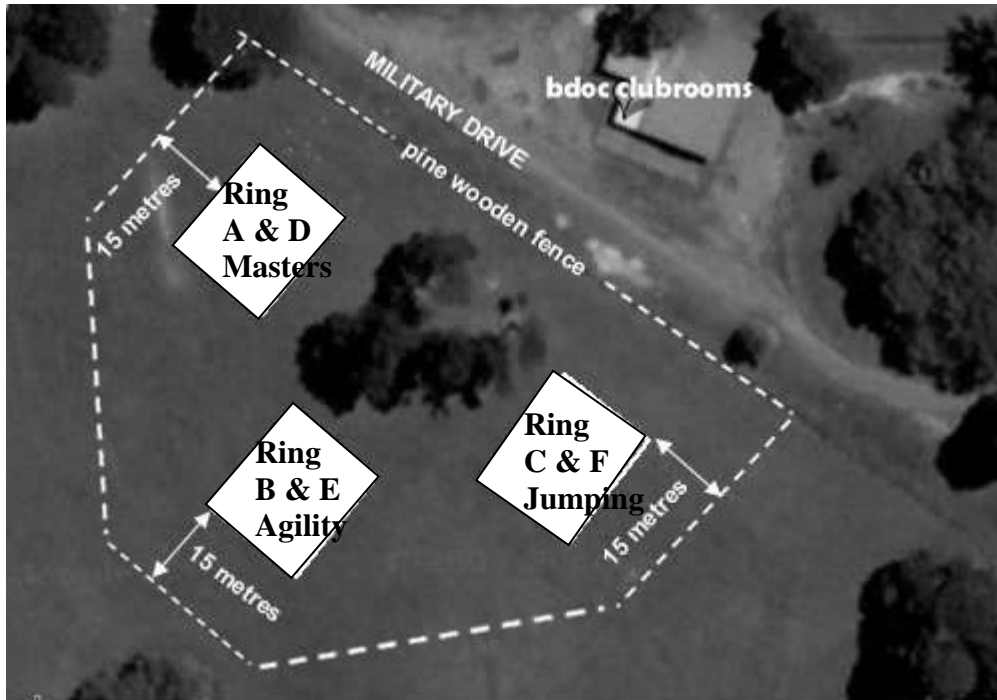

## AGILITY and JUMPING TRIAL

MILITARY DRIVE, VICTORIA PARK,

STURT ST, BALLARAT

SUNDAY 3<sup>th</sup> May 2015

Proudly sponsored by:

**BALLAARAT DOG OBEDIENCE CLUB INC. AGILITY and JUMPING TRIAL****Sunday 3<sup>rd</sup> May****Trial Manager:** Hannah Diamond**Trial Precincts:** 15m out from each ring boundary, plus the areas between the three rings and extending to the pine wooden fence (refer to layout below).**Numbers Available:** 8.00am – 8.45am. Numbers MUST be collected from the Office before Judging starts. NO CHECK IN / VETTING**Judging Times:** Rings A, B, C – 9am.  
Rings D, E, F – no earlier than 11.30am and will follow completion of A, B & C.**Clashes:** As a competitor; it is your responsibility to inform the stewards if you are competing in another ring and a clash is likely to occur.**Presentation:** Only one presentation at the end of day. Non-placegetters can collect pass cards early (excludes final classes in each ring - these will be handed out at end of day presentation).**Please Check:** Spelling and titles in the catalogue as pass cards will be printed according to the catalogue unless you tell us otherwise (Any word cut-offs in catalogue due to lack of space will not be repeated on pass cards. Pass cards will have full titles, etc.)**Awards:** Sashes and 4 Legs Product for first, second & third placing.  
Qualifying and title ribbons.  
Fastest in Trial for Agility and Jumping.  
Ballarat Member Highest Qualifying round in Agility and Jumping.**Catering:** Available from the canteen**VCA Representative:** Heather Tilley**First Aider:** Kyley Conder