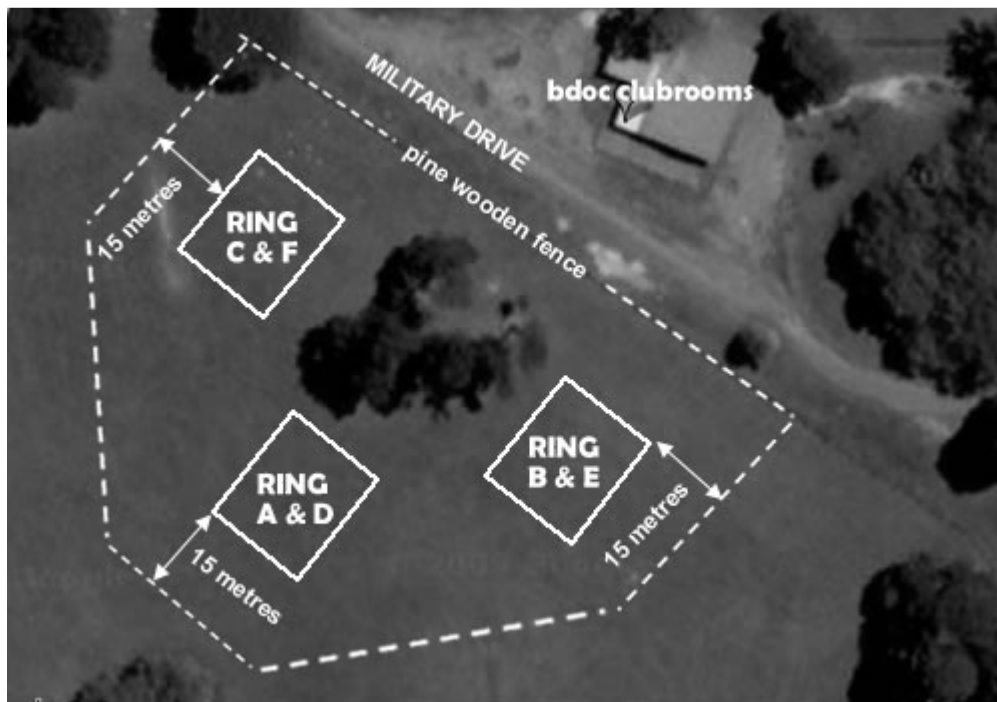

Trial Manager: Ellen Mucha

Trial Precincts: 15m out from each ring boundary, plus the areas between the three rings and extending to the pine wooden fence (refer to layout below).

Numbers Available: 8.00am – 8.35am. Numbers MUST be collected from Office before Judging starts. NO CHECK IN / VETTING