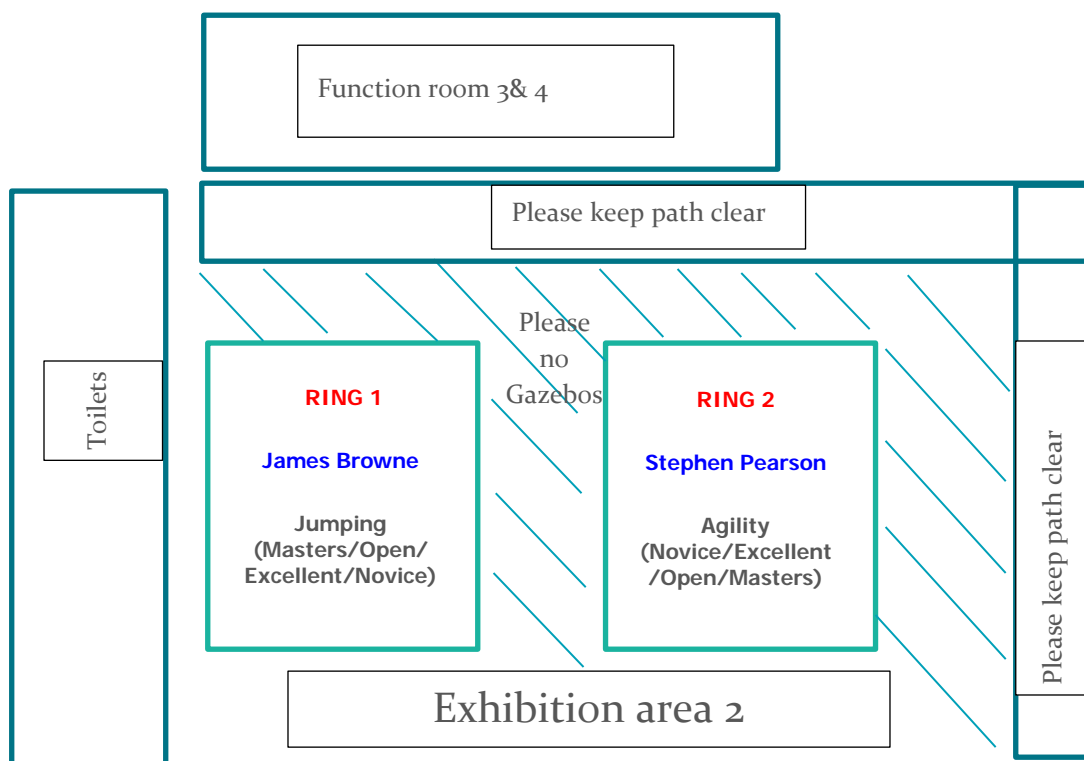

CHECK IN TIME: Numbers can be collected from 6pm

ALL RINGS ARE TO COMMENCE at 7pm

We wish you a happy new year with lots of Pass Cards. This trail would not have happened without the assistance of so many of you. Thank you to our intrepid raffle/auction prize obtainer, the trailer tower, the K9 entry team, the ground crews, stewards & Scribes and last but not least the pass card printer.