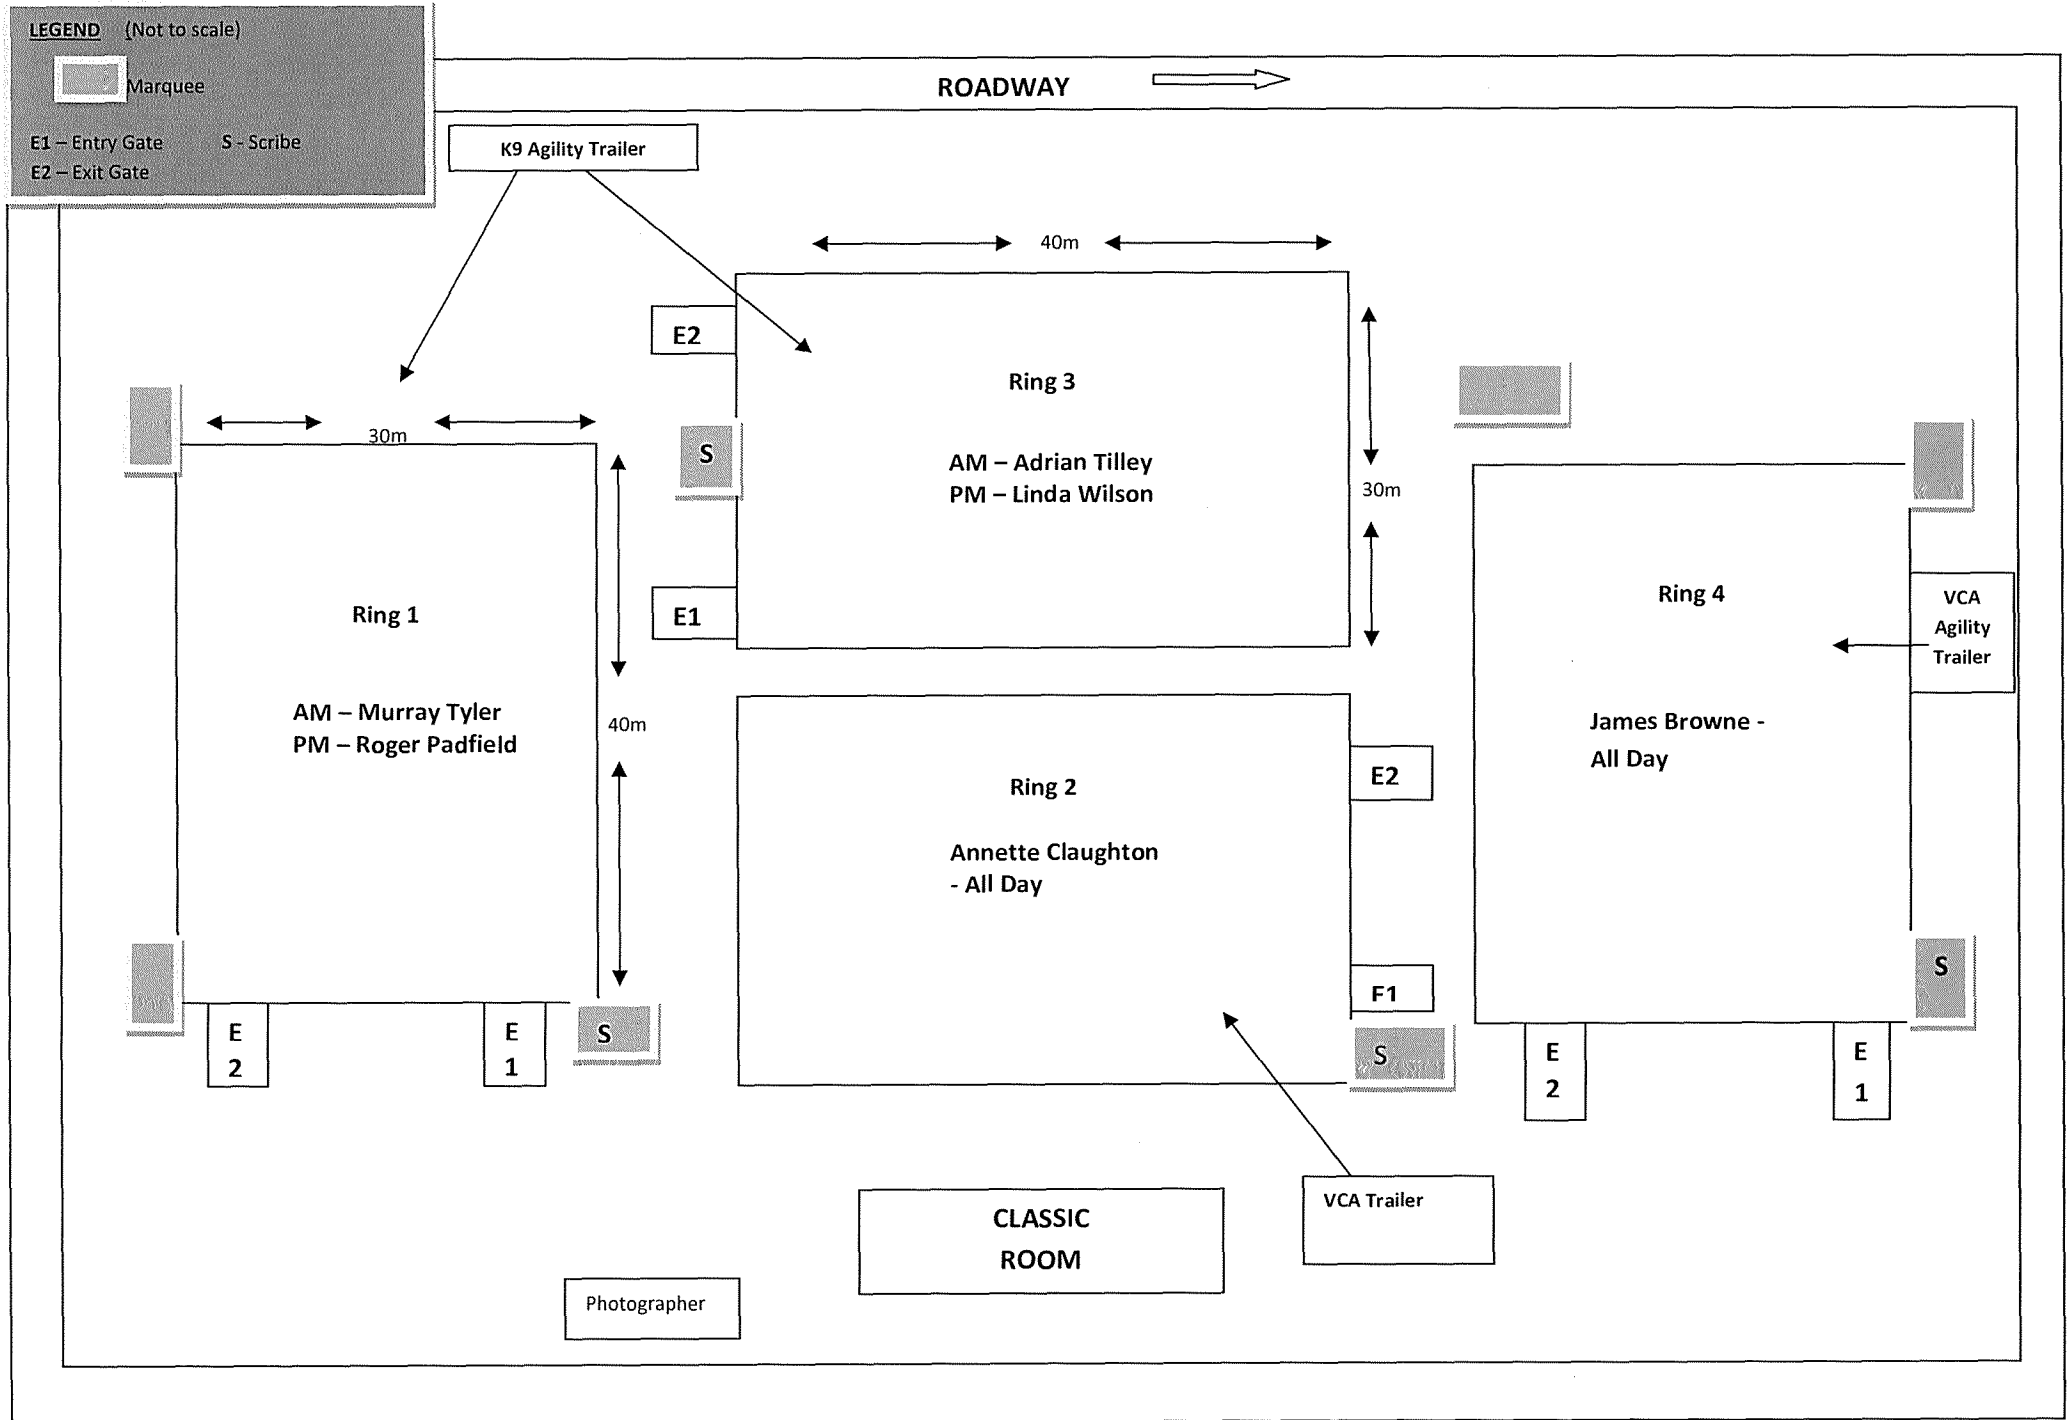

LEGEND (Not to scale)

Marquee

E1 – Entry Gate

S – Scribe

E2 – Exit Gate

ROADWAY

K9 Agility Trailer

40m

E2

Ring 3

AM – Adrian Tilley
PM – Linda Wilson

30m

S

E1

30m

Ring 1

AM – Murray Tyler
PM – Roger Padfield

40m

E 2

E 1

S

Ring 2

Annette Claughton
- All Day

E2

F1

S

Ring 4

James Browne -
All Day

E 2

E 1

S

VCA
Agility
Trailer

CLASSIC
ROOM

VCA Trailer

Photographer