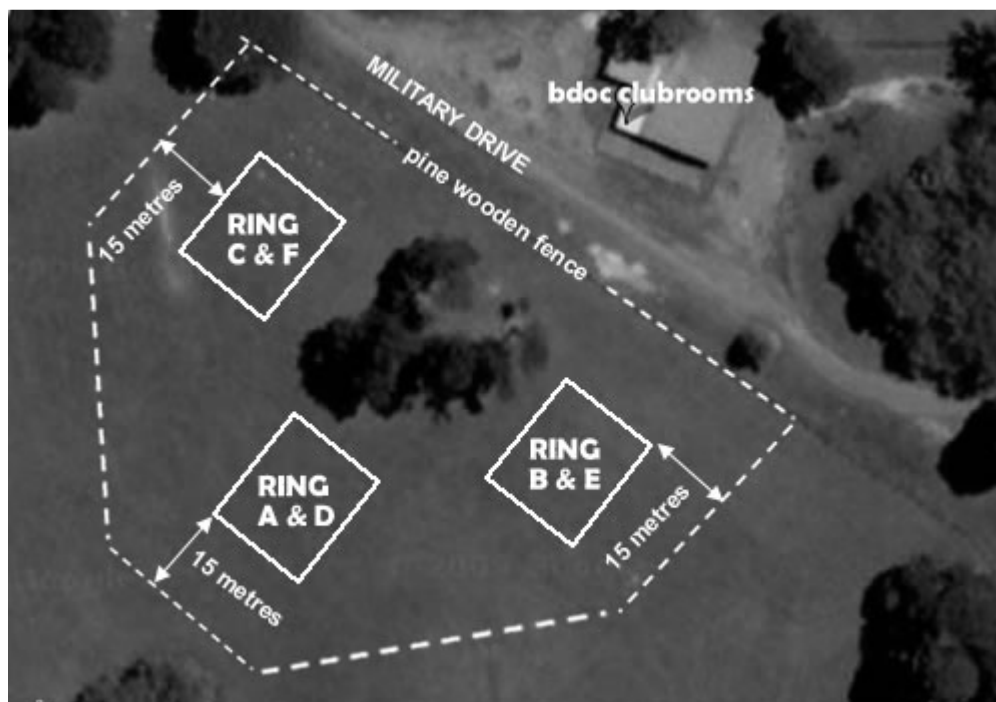

Trial Manager: Ellen Mucha

Trial Precincts: 15m out from each ring boundary, plus the areas between the three rings and extending to the pine wooden fence (refer to layout below).

Numbers Available: 8.00am – 8.45am. Numbers MUST be collected from the Office before Judging starts. NO CHECK IN / VETTING